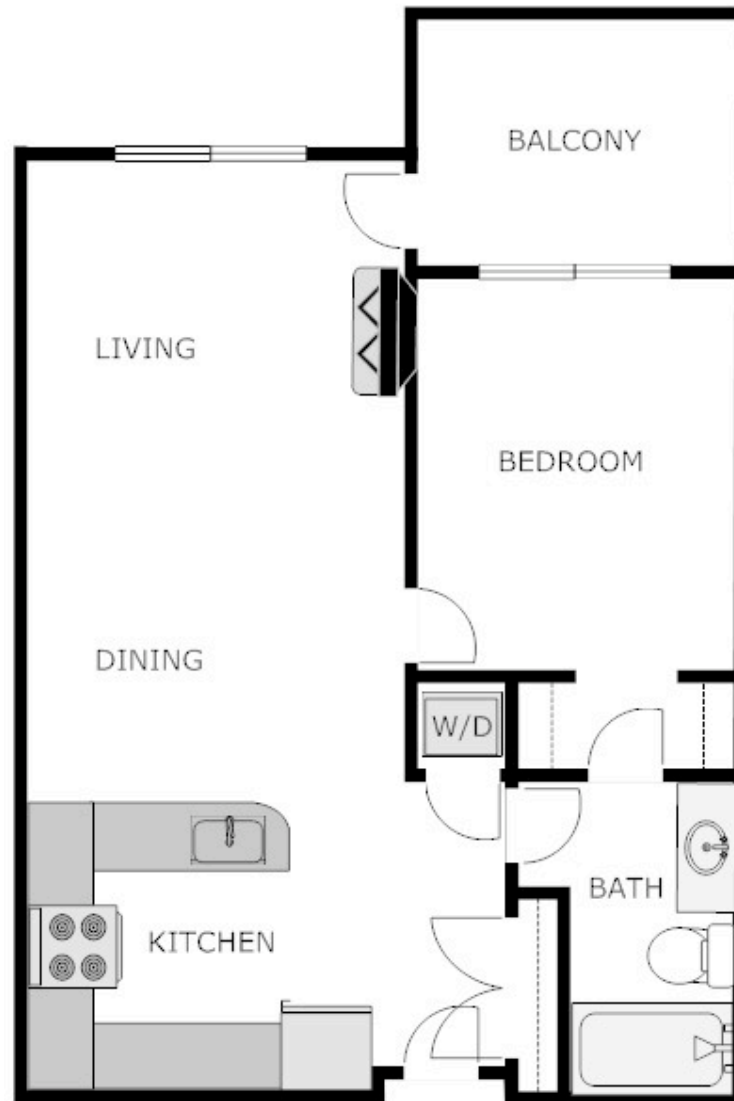

# Floor Plans

The Madison  
25<sup>th</sup> Avenue & Hewes Way  
Edmonton, Alberta

Canadian Urban Limited

# The Madison – One Bedroom

600 Square Feet

Canadian Urban Limited

# The Madison – Two Bedroom

838 Square Feet

Canadian Urban Limited