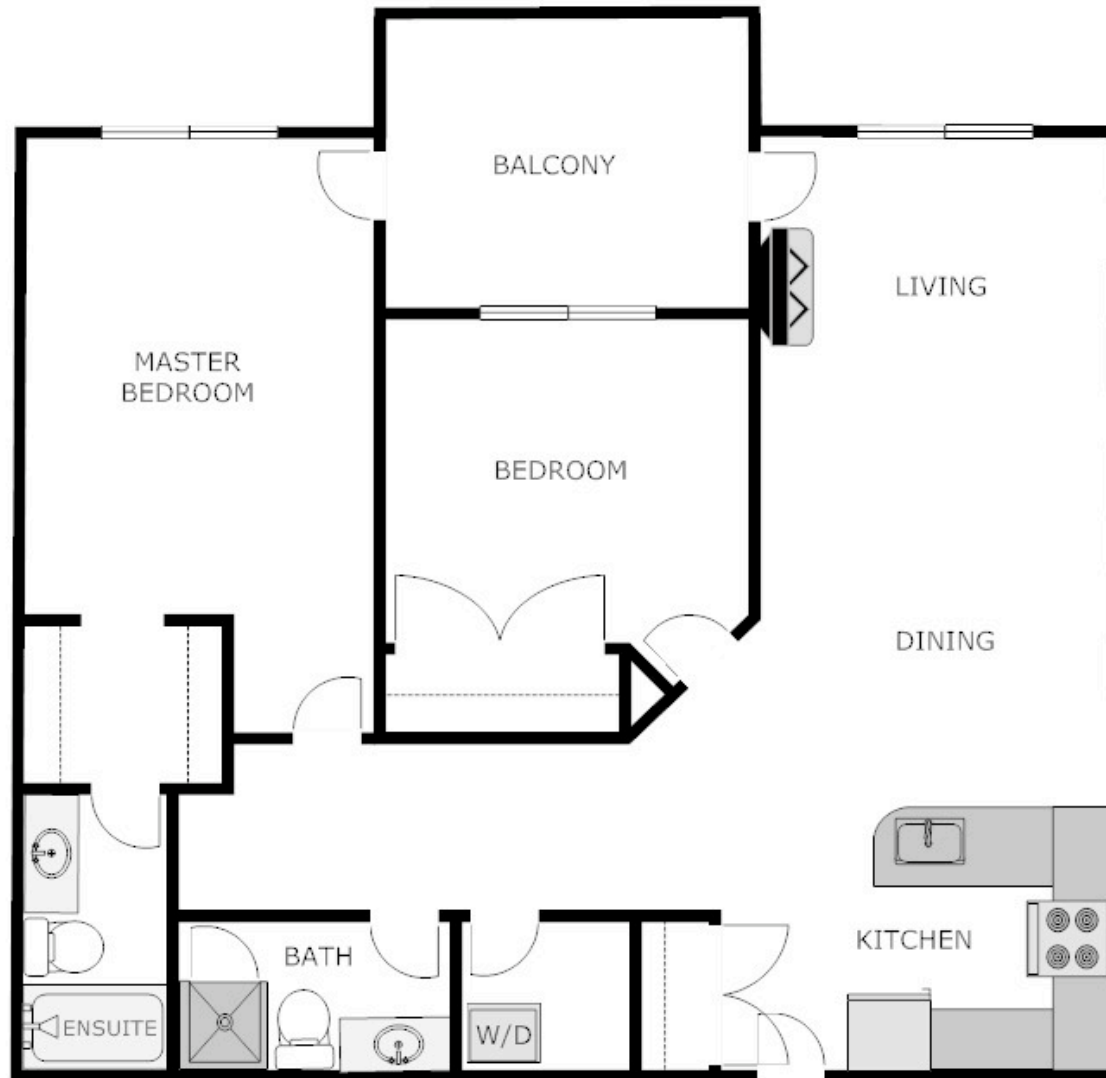

# The Madison – One Bedroom

600 Square Feet

Canadian Urban Limited

# The Madison – Two Bedroom

838 Square Feet

Canadian Urban Limited