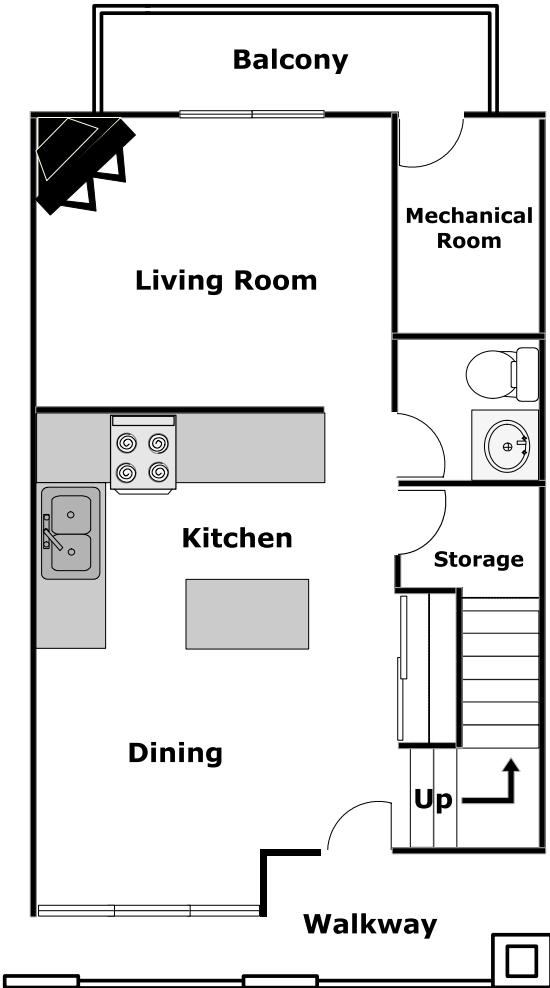

Floor Plans

Claremont Court
4204 – 139 Avenue NW
Edmonton, Alberta

Canadian Urban Limited

Claremont Court – Lower Two Bedroom

928 Square Feet

Main Level

Second Level

Claremont Court – Upper Two Bedroom

928 Square Feet

Third Level

Fourth Level

Claremont Court - Lower Three Bedroom

1080 Square Feet

Main Level

Second Level

Claremont Court – Upper Three Bedroom

1080 Square Feet

Third Level

Fourth Level