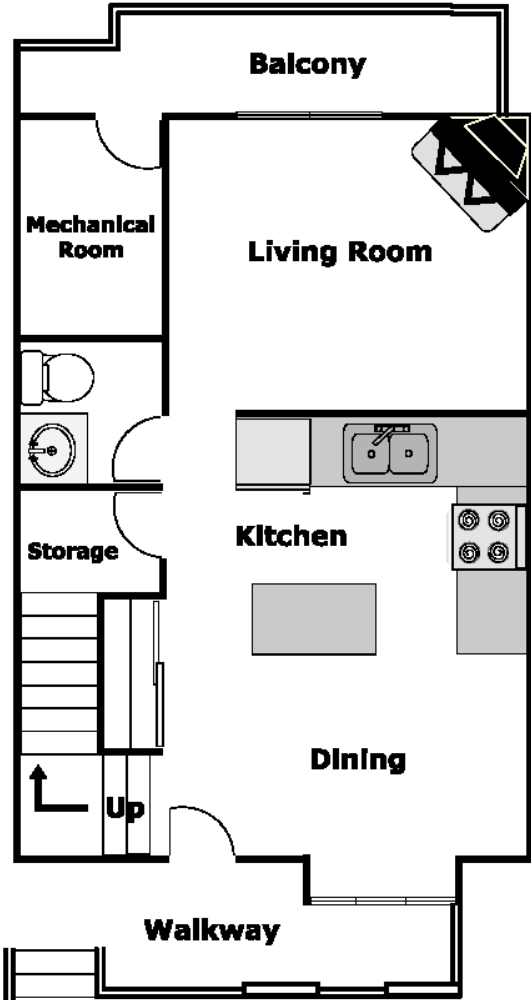

Floor Plans

Claremont Court
4204 – 139 Avenue NW
Edmonton, Alberta

Canadian Urban Limited

Claremont Court – Lower Two Bedroom

928 Square Feet

Main Level

Second Level

Claremont Court – Upper Two Bedroom

928 Square Feet

Third Level

Fourth Level

Claremont Court - Lower Three Bedroom

1080 Square Feet

Main Level

Second Level

Claremont Court – Upper Three Bedroom

1080 Square Feet

Third Level

Fourth Level