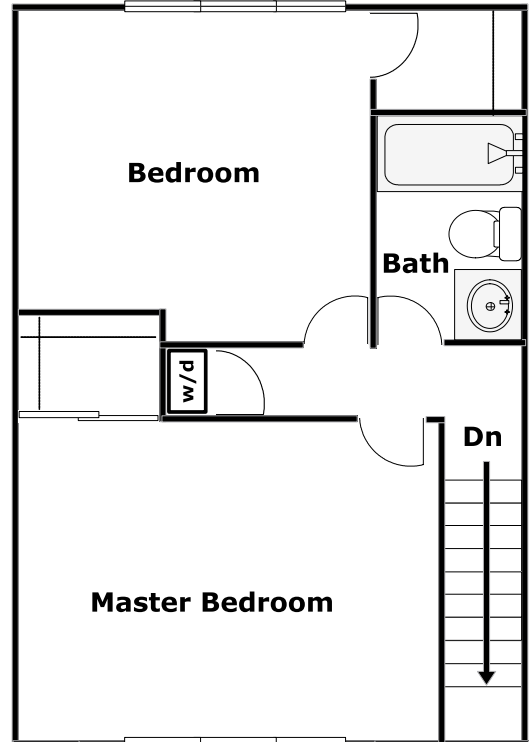

Floor Plans

Claremont Court
4204 – 139 Avenue NW
Edmonton, Alberta

Canadian Urban Limited

Claremont Court – Lower Two Bedroom

928 Square Feet

Main Level

Second Level

Claremont Court – Upper Two Bedroom

928 Square Feet

Third Level

Fourth Level

Claremont Court - Lower Three Bedroom

1080 Square Feet

Main Level

Second Level

Claremont Court – Upper Three Bedroom

1080 Square Feet

Third Level

Fourth Level