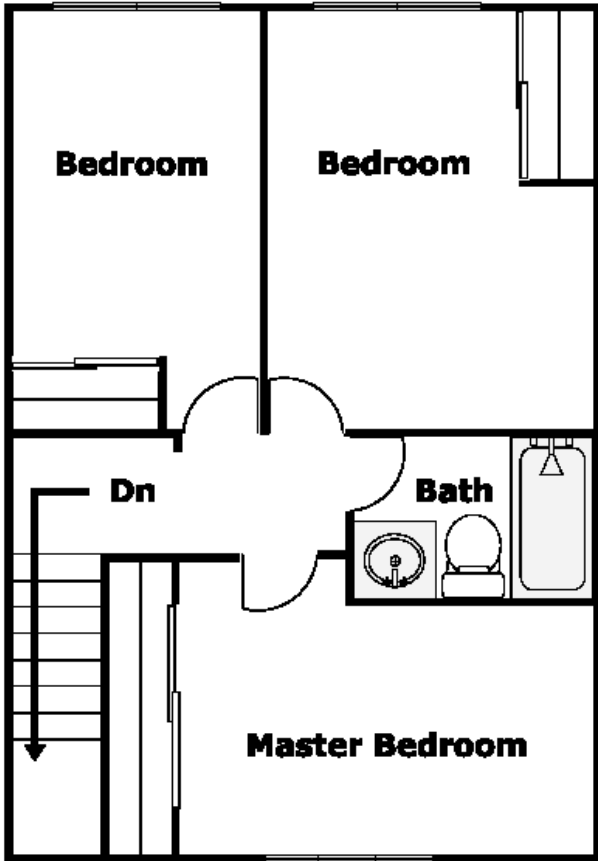

Floor Plans

Claremont Court
4204 – 139 Avenue NW
Edmonton, Alberta

Canadian Urban Limited

Claremont Court – Lower Two Bedroom

928 Square Feet

Main Level

Second Level

Claremont Court – Upper Two Bedroom

928 Square Feet

Third Level

Fourth Level

Claremont Court - Lower Three Bedroom

1080 Square Feet

Main Level

Second Level

Claremont Court – Upper Three Bedroom

1080 Square Feet

Third Level

Fourth Level