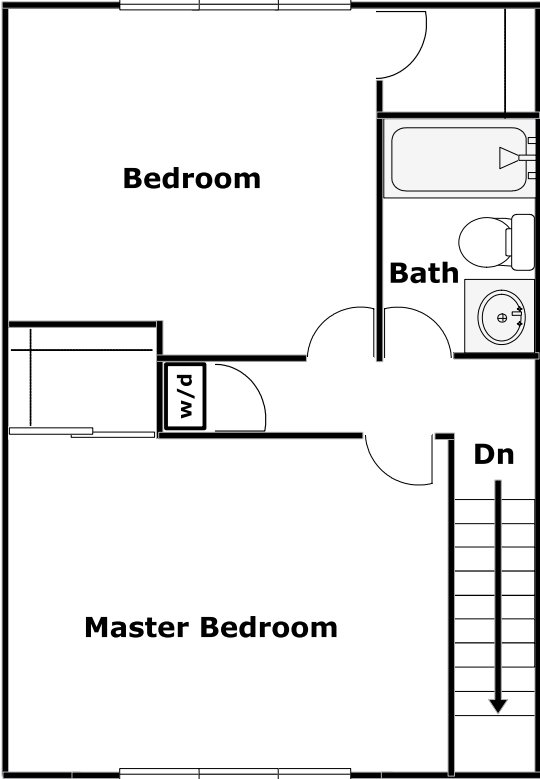

Floor Plans

Claremont Court
4204 – 139 Avenue NW
Edmonton, Alberta

Canadian Urban Limited

Claremont Court – Lower Two Bedroom

928 Square Feet

Main Level

Second Level

Claremont Court – Upper Two Bedroom

928 Square Feet

Third Level

Fourth Level

Claremont Court - Lower Three Bedroom

1080 Square Feet

Main Level

Second Level

Claremont Court – Upper Three Bedroom

1080 Square Feet

Third Level

Fourth Level