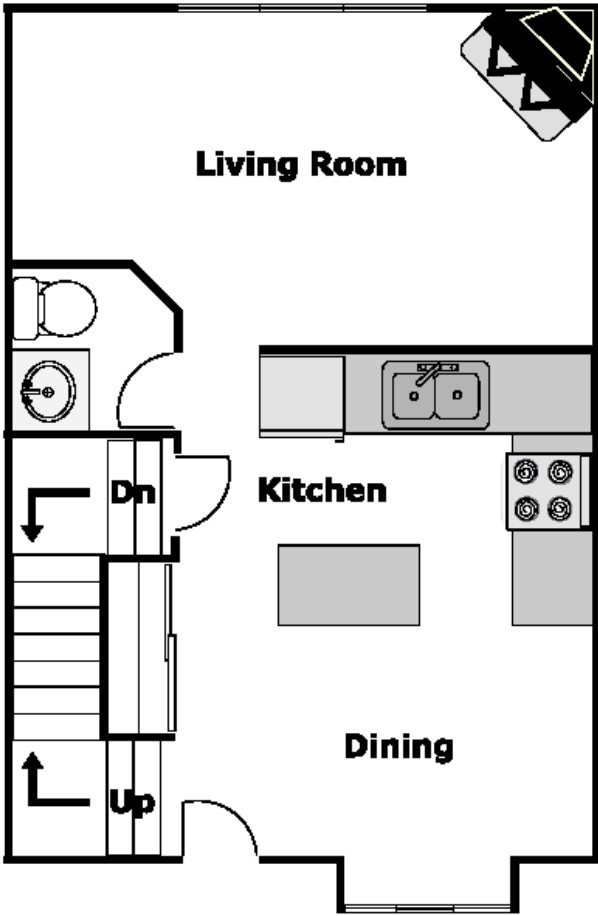

Floor Plans

Claremont Court
4204 – 139 Avenue NW
Edmonton, Alberta

Canadian Urban Limited

Claremont Court – Lower Two Bedroom

928 Square Feet

Main Level

Second Level

Claremont Court – Upper Two Bedroom

928 Square Feet

Third Level

Fourth Level

Claremont Court - Lower Three Bedroom

1080 Square Feet

Main Level

Second Level

Claremont Court – Upper Three Bedroom

1080 Square Feet

Third Level

Fourth Level