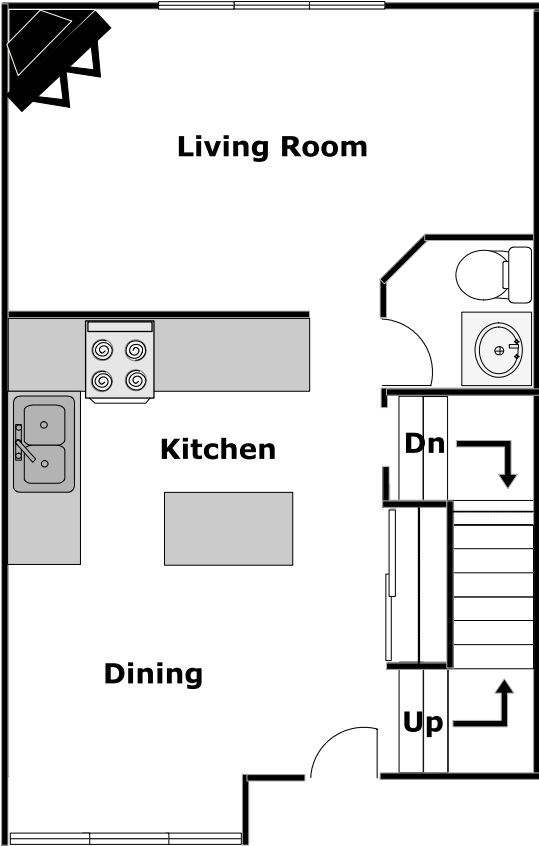

Floor Plans

Claremont Court
4204 – 139 Avenue NW
Edmonton, Alberta

Canadian Urban Limited

Claremont Court – Lower Two Bedroom

928 Square Feet

Main Level

Second Level

Claremont Court – Upper Two Bedroom

928 Square Feet

Third Level

Fourth Level

Claremont Court - Lower Three Bedroom

1080 Square Feet

Main Level

Second Level

Claremont Court – Upper Three Bedroom

1080 Square Feet

Third Level

Fourth Level